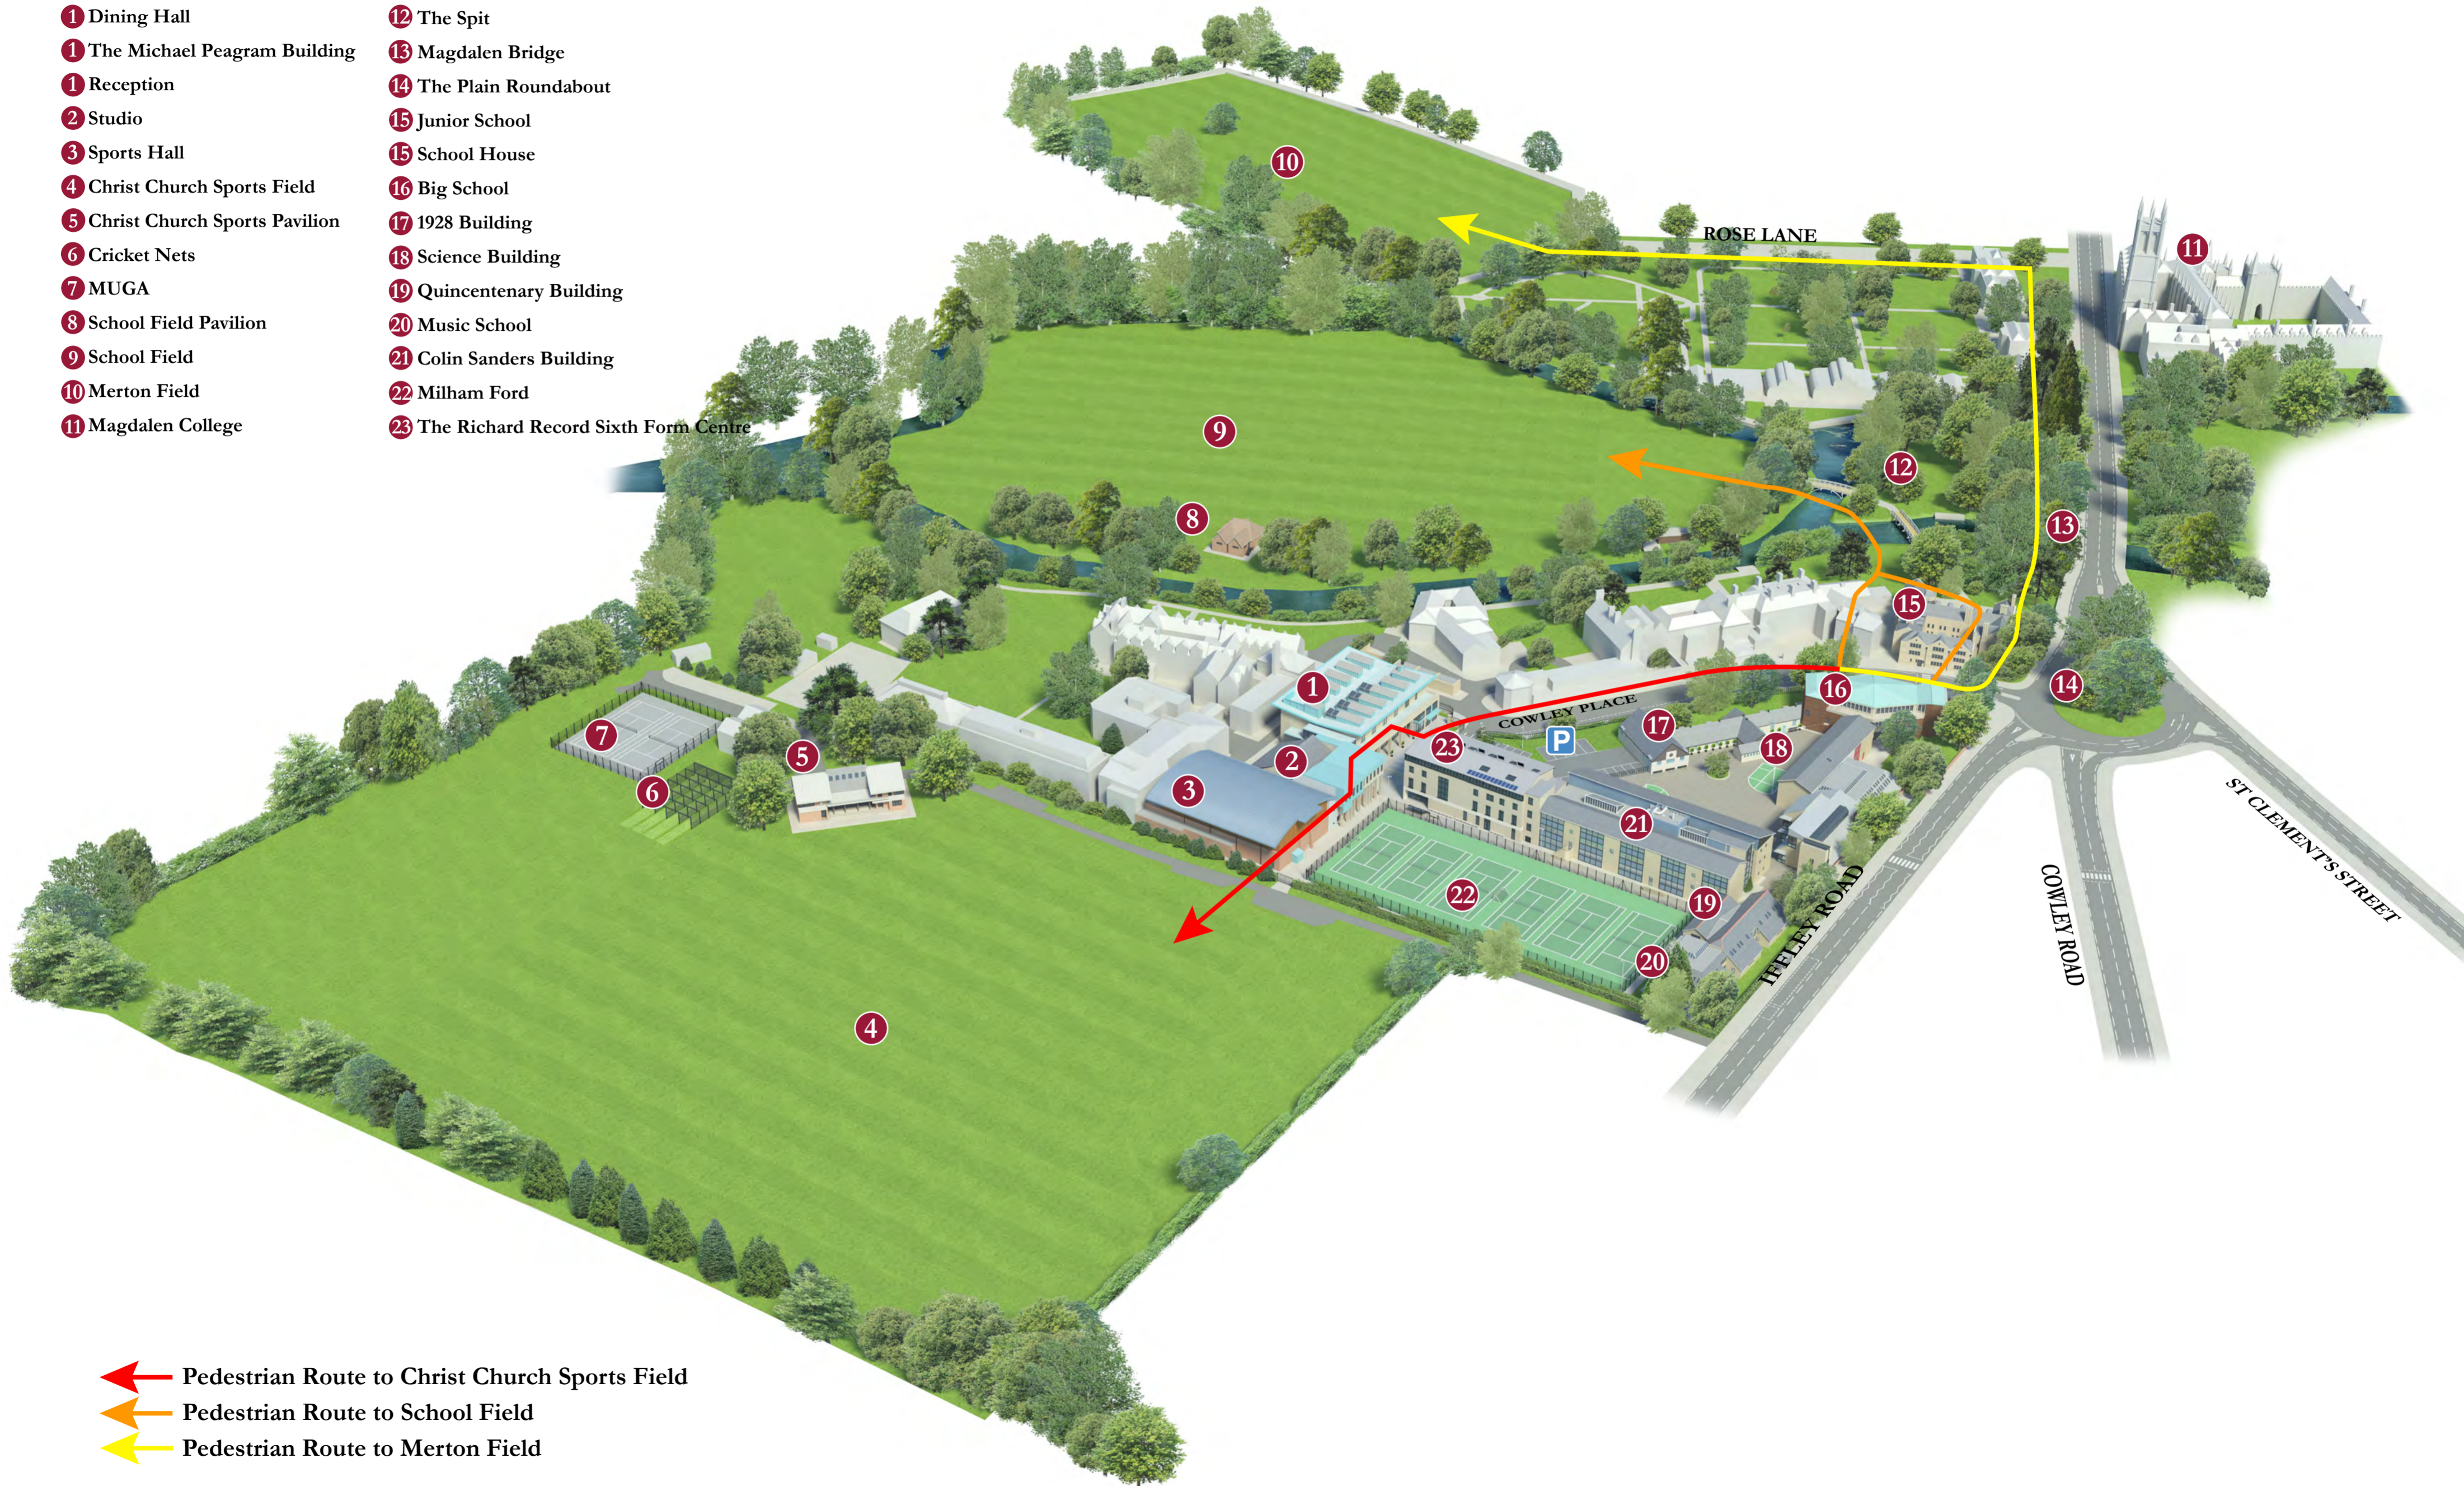

- 1 Dining Hall
- 1 The Michael Peagram Building
- 1 Reception
- 2 Studio
- 3 Sports Hall
- 4 Christ Church Sports Field
- 5 Christ Church Sports Pavilion
- 6 Cricket Nets
- 7 MUGA
- 8 School Field Pavilion
- 9 School Field
- 10 Merton Field
- 11 Magdalen College
- 12 The Spit
- 13 Magdalen Bridge
- 14 The Plain Roundabout
- 15 Junior School
- 15 School House
- 16 Big School
- 17 1928 Building
- 18 Science Building
- 19 Quincentenary Building
- 20 Music School
- 21 Colin Sanders Building
- 22 Milham Ford
- 23 The Richard Record Sixth Form Centre

- Pedestrian Route to Christ Church Sports Field
- Pedestrian Route to School Field
- Pedestrian Route to Merton Field