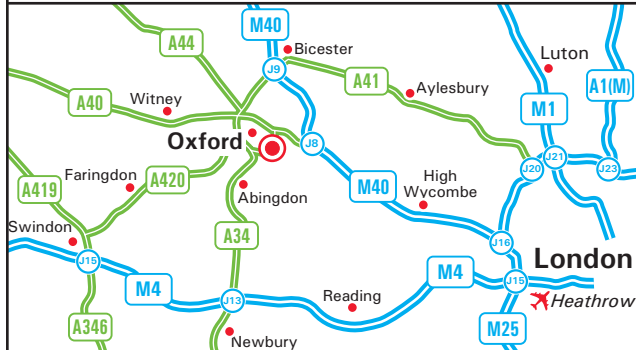

**From M40 Northbound**

- Leave the M40 at Junction 8.
- Keep left on the M40 slip road onto the A40 (signed Oxford).
- Continue on the A40 until the Headington roundabout.
- Take the second exit onto the A420 London Road.
- At the next roundabout take the third exit into Cowley Place.
- Our car park is situated on the left hand side.

**From M40 Southbound**

- Leave the M40 at Junction 9.
- Join the A34 towards Oxford & Newbury.
- Remain on the A34 until the Pear Tree Roundabout.
- Join the A40 (Northern By-Pass) following signs for London.
- Continue until the Headington roundabout, and take the fourth exit onto the A420 London Road.
- At the next roundabout take the third exit into Cowley Place.
- Our car park is situated on the left hand side.

**From M4**

- Leave the M4 at Junction 13.
- Follow the A34 Northbound (signed Oxford) until the Hinksey Hill Interchange.
- Join the A423 (Southern By-Pass Road), following signs for Cowley.
- Continue through two roundabouts and at the Littlemore roundabout take the first exit onto the A4158 Oxford Road.
- At the next roundabout take the first exit into Cowley Place.
- Our car park is situated on the left hand side.

**By Train**

- Oxford receives services from London Paddington, Reading, Didcot Parkway and Birmingham New Street.
- We are a short taxi ride from the station.
- For further information on train times and fares, please call the National Rail Enquiry Line on 08457 48 49 50.